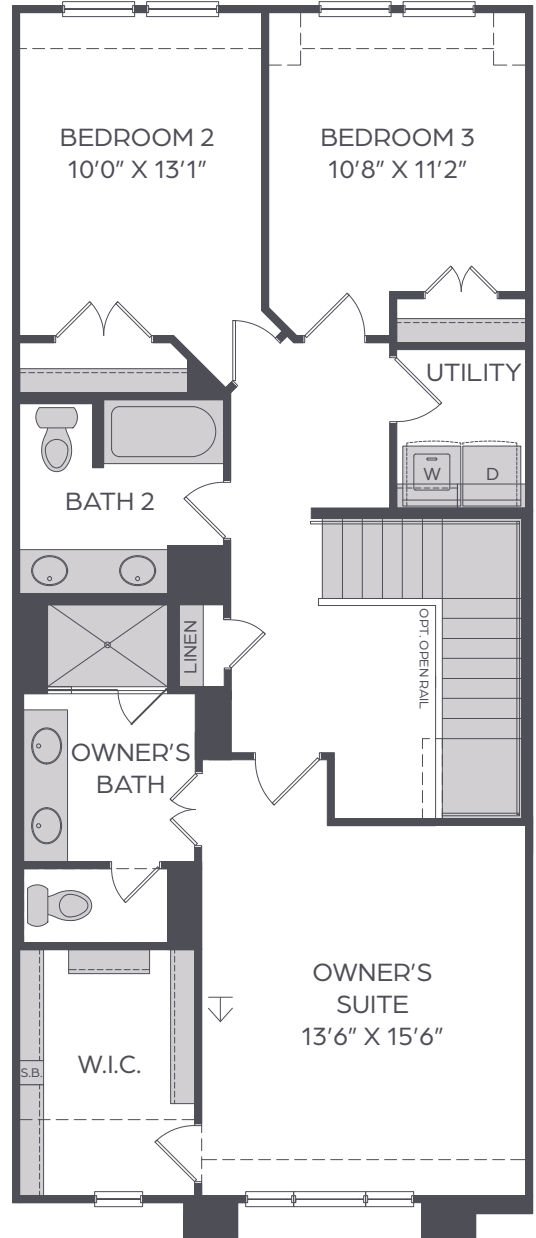

# KARIS JULIA

1,673 SQ FT | 3 BED | 2.5 BATH

↓ CABLE

MAIN FLOOR

UPPER FLOOR

All dimensions and square footage are approximate at Karis and subject to change. Illustrations are artist's conception and not reproductions of original plans. The Cadence Homes policy of continual attention to design and construction requires that specification, equipment and dimensions be subject to change without notice. Certain options can change room count. Please consult Community Sales Manager for details. 9.12.2022