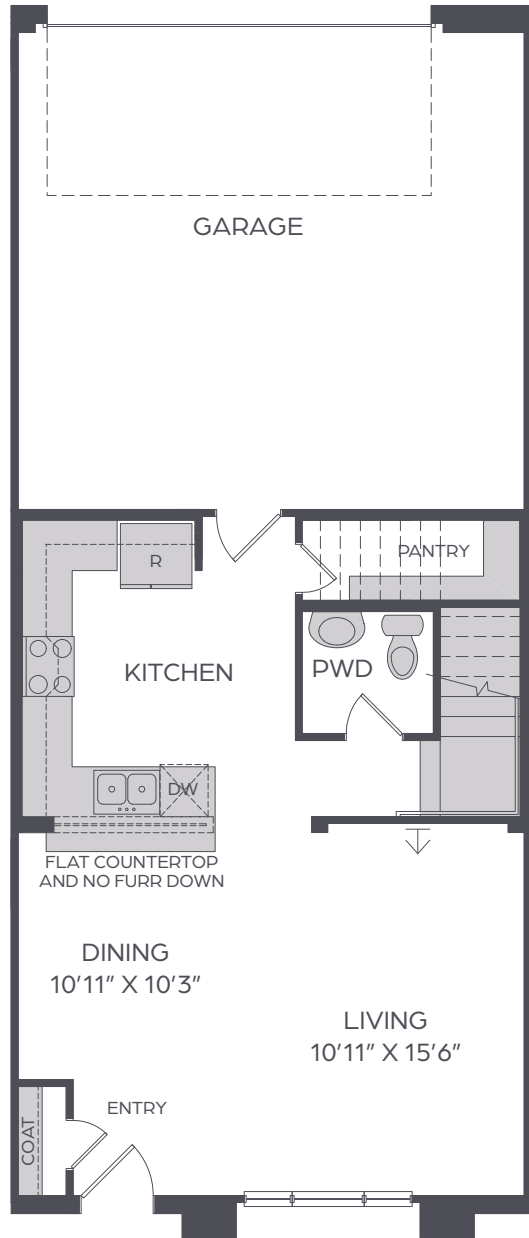

# KARIS JULIA

1,673 SQ FT | 3 BED | 2.5 BATH

↓ CABLE

MAIN FLOOR

UPPER FLOOR

All dimensions and square footage are approximate at Karis and subject to change. Illustrations are artist's conception and not reproductions of original plans. The Cadence Homes policy of continual attention to design and construction requires that specification, equipment and dimensions be subject to change without notice. Certain options can change room count. Please consult Community Sales Manager for details. 9.12.2022