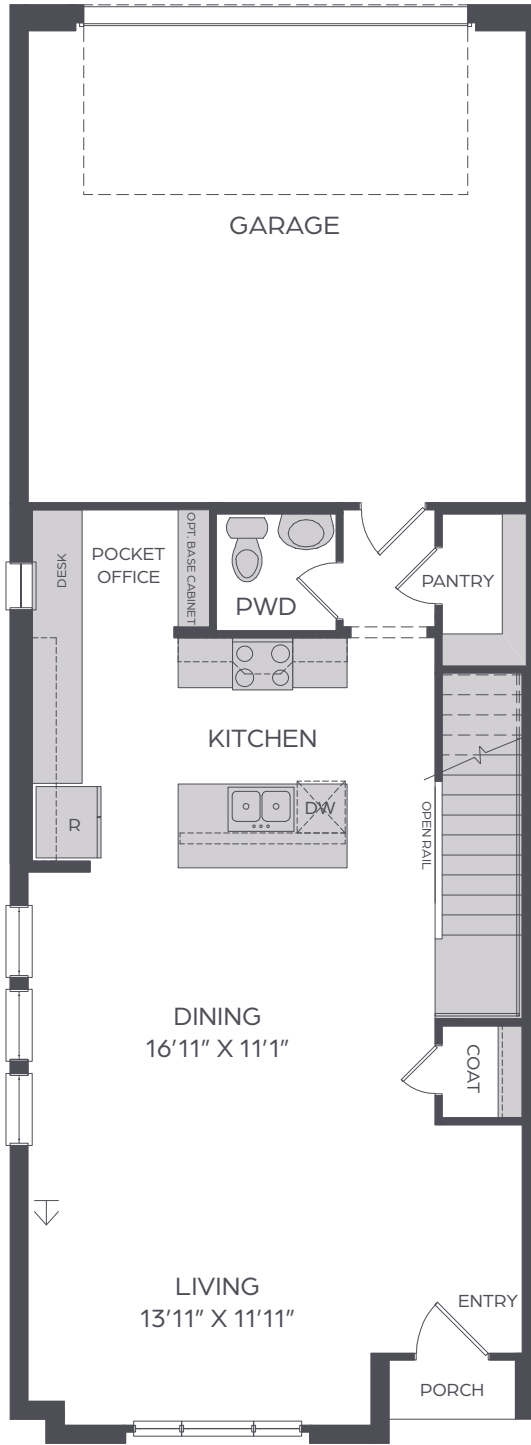

# KARIS SALLIE

2,083 SQ FT | 3 BED | 2.5 BATH

MAIN FLOOR

UPPER FLOOR

All dimensions and square footage are approximate at Karis and subject to change. Illustrations are artist's conception and not reproductions of original plans. The Cadence Homes policy of continual attention to design and construction requires that specification, equipment and dimensions be subject to change without notice. Certain options can change room count. Please consult Community Sales Manager for details. 9.12.2022