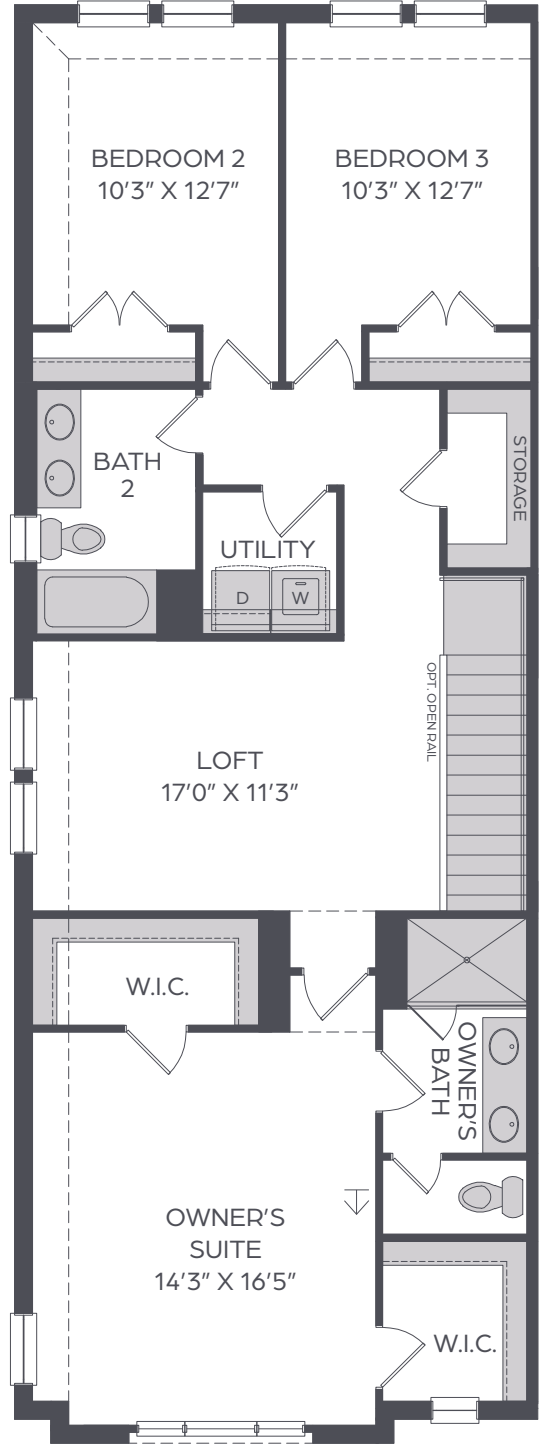

# KARIS SALLIE

2,083 SQ FT | 3 BED | 2.5 BATH

MAIN FLOOR

UPPER FLOOR

All dimensions and square footage are approximate at Karis and subject to change. Illustrations are artist's conception and not reproductions of original plans. The Cadence Homes policy of continual attention to design and construction requires that specification, equipment and dimensions be subject to change without notice. Certain options can change room count. Please consult Community Sales Manager for details. 9.12.2022